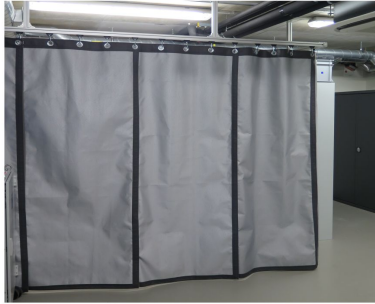

## Laser safety curtain SHELTER-Light

Articlenumber: BC3F1P014251  
GTIN: 4050369048201  
Unit: 1 Stück  
Weight incl. packaging 7,00 kg  
Weight excl. packaging: 5,00 kg

### Highlights

The single-layer laser safety curtain BC3.F1P01.4251 with (W x H) 1800 x 3500 mm can be hung up via an eyelet tape on the top side. A Velcro/fluff tape is sewn on to connect several panels. The curtain is certified according to EN12254.

<b>COLOUR:</b>	silver grey
<b>PROPERTIES:</b>	single-sided usable
<b>PROTECTION CLASS / NORM:</b>	EN 12254
<b>PROTECTION RANGE:</b>	near infrared, Infrared, visible, ultraviolett

WAVELENGTH	OD	OPERATING MODE / TESTED PROTECTION LEVEL
180 - 315	(OD5+)	D AB5 + IR AB3 + M AB5Y
>315 - 1050	(OD5+)	DIRM AB5
>1050 - 1400	(OD5+)	DIRM AB5
>1400 - 20000	(OD3+)	DI AB3 + R AB3Y + M AB4