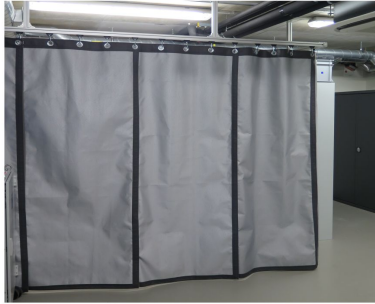

## Laser safety curtain SHELTER-Light

Articlenumber: BC3F1P014201  
GTIN: 4050369048195  
Unit: 1 Stück  
Weight incl. packaging 6,30 kg  
Weight excl. packaging: 4,30 kg

### Highlights

The single-layer laser safety curtain BC3.F1P01.4201 with (W x H) 1800 x 3000 mm can be hung up via an eyelet tape on the top side. A Velcro/fluff tape is sewn on to connect several panels. The curtain is certified according to EN12254.

<b>COLOUR:</b>	silver grey
<b>PROPERTIES:</b>	single-sided usable
<b>PROTECTION CLASS / NORM:</b>	EN 12254
<b>PROTECTION RANGE:</b>	near infrared, Infrared, visible, ultraviolett

WAVELENGTH	OD	OPERATING MODE / TESTED PROTECTION LEVEL
180 - 315	(OD5+)	D AB5 + IR AB3 + M AB5Y
>315 - 1050	(OD5+)	DIRM AB5
>1050 - 1400	(OD5+)	DIRM AB5
>1400 - 20000	(OD3+)	DI AB3 + R AB3Y + M AB4