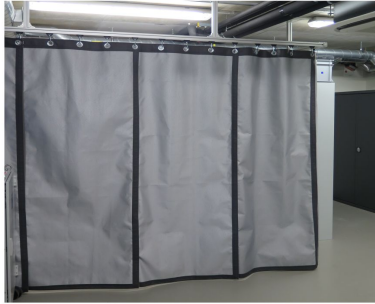

laservision

Laser safety curtain SHELTER-Light

Articlenumber: BC3F1P013251
GTIN: 4050369048188
Unit: 1 Stück
Weight incl. packaging 5,60 kg
Weight excl. packaging: 3,60 kg

Highlights

The single-layer laser safety curtain BC3.F1P01.3251 with (W x H) 1800 x 2500 mm can be hung up via an eyelet tape on the top side. A Velcro/fluff tape is sewn on to connect several panels. The curtain is certified according to EN12254.

COLOUR:	silver grey
PROPERTIES:	single-sided usable
PROTECTION CLASS / NORM:	EN 12254
PROTECTION RANGE:	near infrared, Infrared, visible, ultraviolet

WAVELENGTH	OD	OPERATING MODE / TESTED PROTECTION LEVEL
180 - 315	(OD5+)	D AB5 + IR AB3 + M AB5Y
>315 - 1050	(OD5+)	DIRM AB5
>1050 - 1400	(OD5+)	DIRM AB5
>1400 - 20000	(OD3+)	DI AB3 + R AB3Y + M AB4