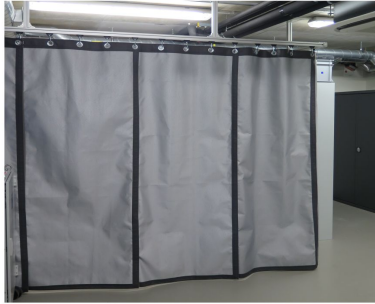

## Laser safety curtain SHELTER-Light

Articlenumber: BC3F1P013201  
GTIN: 4050369048171  
Unit: 1 Stück  
Weight incl. packaging 4,88 kg  
Weight excl. packaging: 2,88 kg

### Highlights

The single-layer laser safety curtain BC3.F1P01.3201 with (W x H) 1800 x 2000 mm can be hung up via an eyelet tape on the top side. A Velcro/fluff tape is sewn on to connect several panels. The curtain is certified according to EN12254.

<b>COLOUR:</b>	silver grey
<b>PROPERTIES:</b>	single-sided usable
<b>PROTECTION CLASS / NORM:</b>	EN 12254
<b>PROTECTION RANGE:</b>	near infrared, Infrared, visible, ultraviolet

WAVELENGTH	OD	OPERATING MODE / TESTED PROTECTION LEVEL
180 - 315	(OD5+)	D AB5 + IR AB3 + M AB5Y
>315 - 1050	(OD5+)	DIRM AB5
>1050 - 1400	(OD5+)	DIRM AB5
>1400 - 20000	(OD3+)	DI AB3 + R AB3Y + M AB4