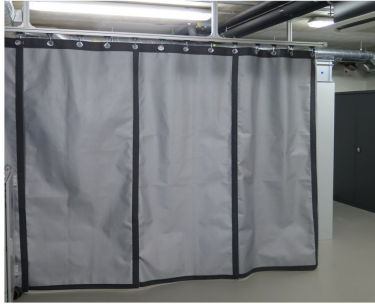

## Laser safety curtain SHELTER-Light

Articlenumber: BC3F1P012251  
GTIN: 4050369047884  
Unit: 1 Stück  
Weight incl. packaging 3,68 kg  
Weight excl. packaging: 1,68 kg

### Highlights

The single-layer laser safety curtain BC3.F1P01.2251 with (W x H) 900 x 3500 mm can be hung up via an eyelet tape on the top side. A Velcro/fluff tape is sewn on to connect several panels. The curtain is certified according to EN12254.

<b>COLOUR:</b>	silver grey
<b>PROPERTIES:</b>	single-sided usable
<b>PROTECTION CLASS / NORM:</b>	EN 12254
<b>PROTECTION RANGE:</b>	near infrared, Infrared, visible, ultraviolett

WAVELENGTH	OD	OPERATING MODE / TESTED PROTECTION LEVEL
180 - 315	(OD5+)	D AB5 + IR AB3 + M AB5Y
>315 - 1050	(OD5+)	DIRM AB5
>1050 - 1400	(OD5+)	DIRM AB5
>1400 - 20000	(OD3+)	DI AB3 + R AB3Y + M AB4